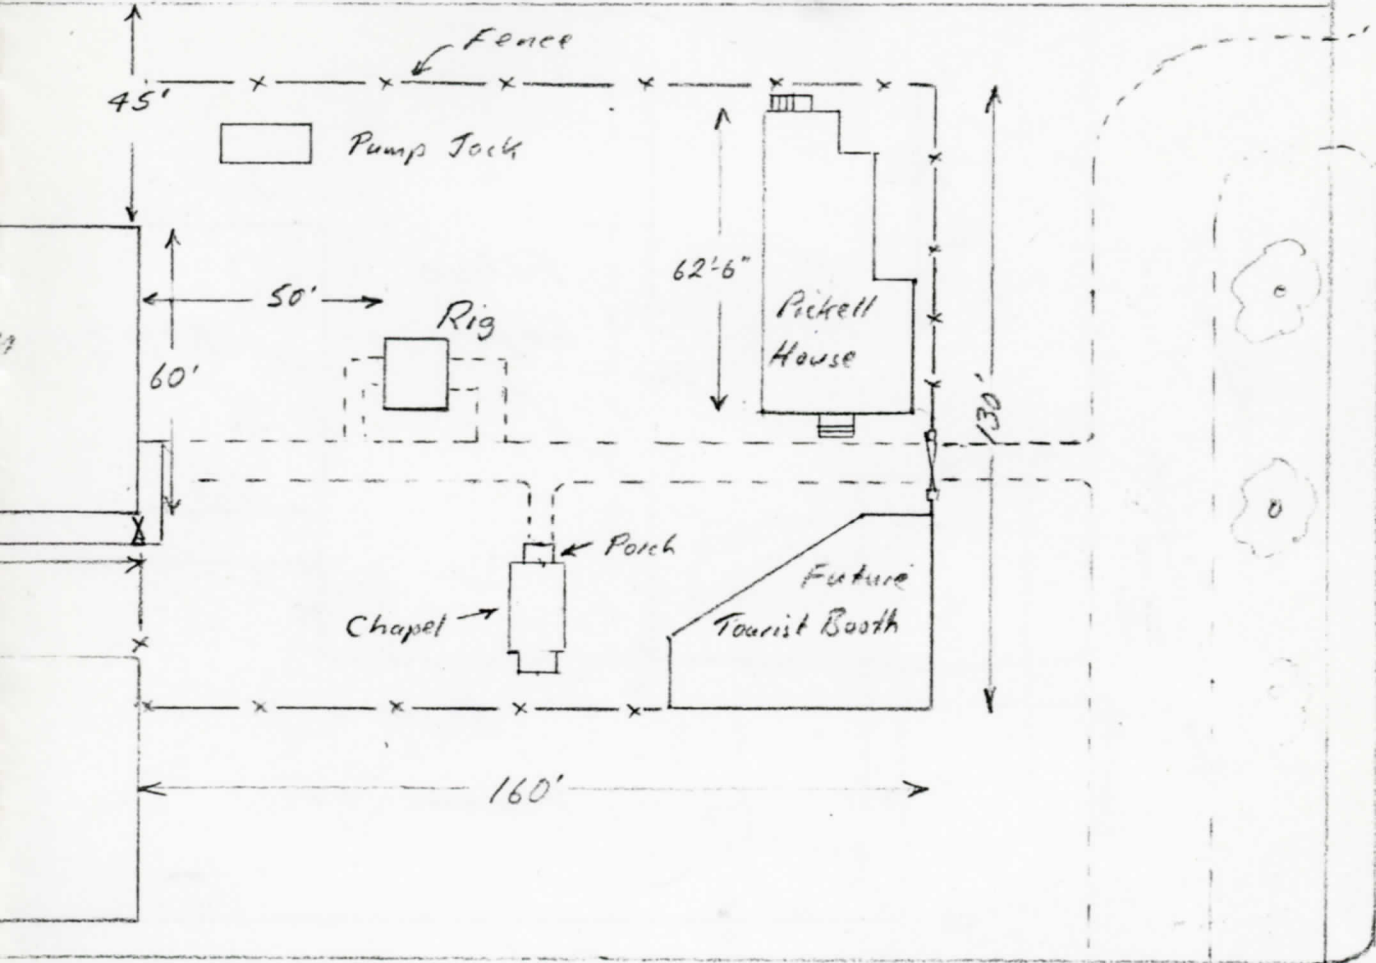

POSSIBLE MUSEUM SITE LAYOUT

party line

MACKENZIE STREET

ALTH CLINIC

7 - 'ACT 1'

DESIGN: <i>RAF</i>	SCALE: <i>1" = 40'-0"</i>
APPROVED:	DATE: <i>14-9-83</i>
DRAWING No.	

**WILLIS
CUNLIFFE
TAIT**
A Company Ltd.