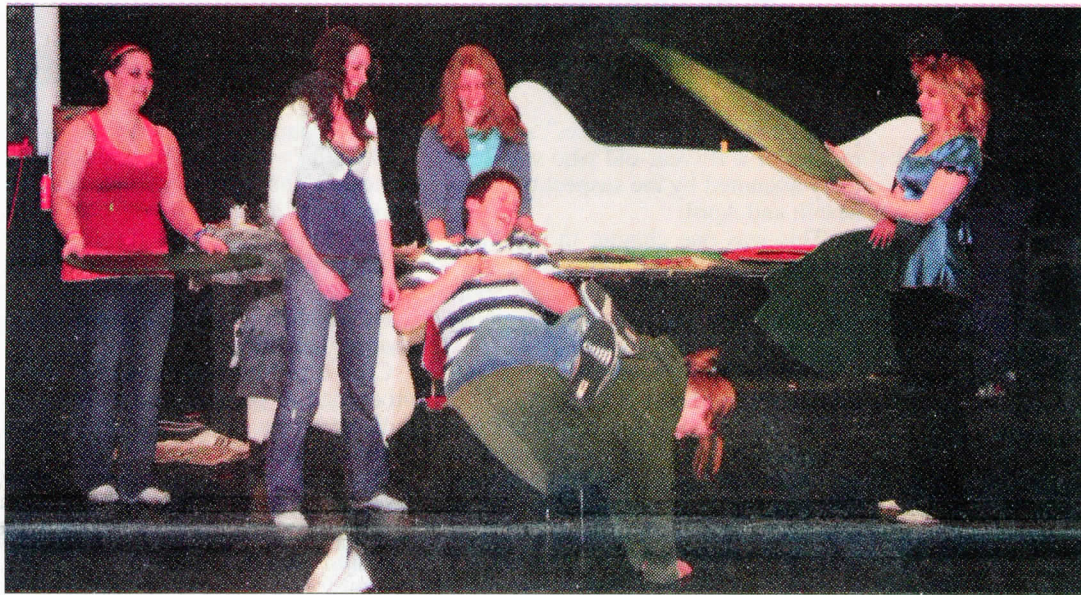

ETC ...

2007

READY FOR REHEARSAL

Ken Gousseau/AHN

Cheri Fraser, Alesia Krerger and Tiffany Butt were among 10 North Peace Secondary students practicing notes at the first rehearsal of the school pit band Monday. The band is preparing for the school production of Aladdin, which starts Dec. 2.

FREE
Inside!
Pull-out TV Guide

North Peace

EXPRESS

Sunday, November 25, 2007

Vol. 24, No. 46

Aleisha Hendry/AHN

NPSS GIVES ALADDIN A SPIN

Heather McLane, Molly Johnson, Danielle Truscott, Travis Cooper, Kayla Mulholland and Alyssa Isberg (kneeling) rehearse a scene from "Aladdin, A British Pantomime" at North Peace Secondary School.

"The whole thing's a little bit twisted. Aladdin is to be played by a girl and the mother of Aladdin is played by a boy," said Emily Nedeau Howatt, the girl that gets to play Aladdin.

Pantomime is a form of ritual theatre that is staged around the winter solstice. The gender switching is a staple of any pantomime perfor-

mance.

Generally, it contains four strands of humor: visual, topical, corny, and rude. In the U.K., it is considered family entertainment.

"The general story is the same, but it's much more interactive. It's going to have a lot of things the audience will recognize like songs, people and places. It's going to be a lot of fun," said Jennifer Baloc, a musical theatre teacher.