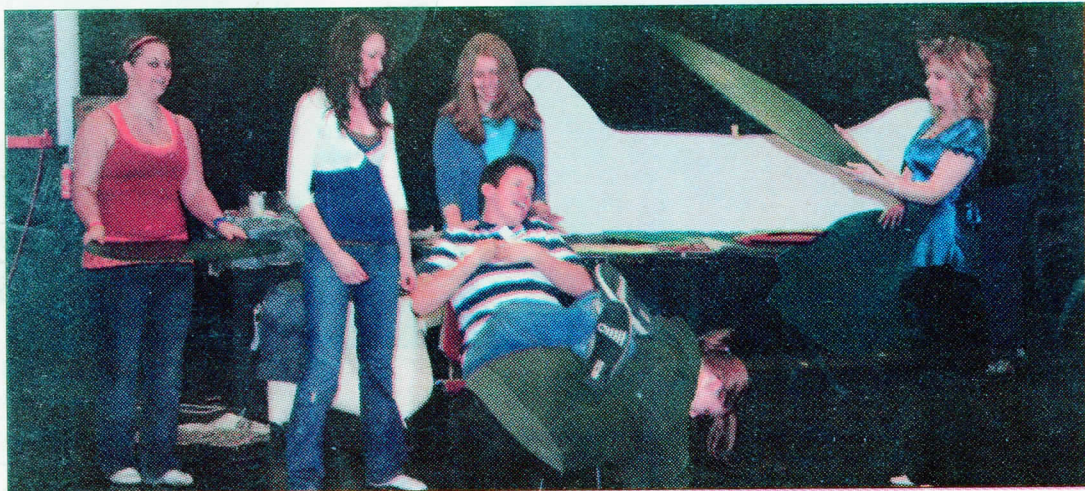

ETC ...

2007

READY FOR REHEARSAL

Ken Gousseau/AHN

Cheri Fraser, Alesia Krerger and Tiffany Butt were among 10 North Peace Secondary students practicing notes at the first rehearsal of the school pit band Monday. The band is preparing for the school production of Aladdin, which starts Dec. 2.

FREE
Inside!
Pull-out TV Guide

North Peace

EXPRESS

Sunday, November 25, 2007

Vol. 24, No. 46

Aleisha Hendry/AHN

NPSS GIVES ALADDIN A SPIN

Heather McLane, Molly Johnson, Danielle Truscott, Travis Cooper, Kayla Mulholland and Alyssa Isberg (kneeling) rehearse a scene from "Aladdin, A British Pantomime" at North Peace Secondary School.

"The whole thing's a little bit twisted. Aladdin is to be played by a girl and the mother of Aladdin is played by a boy," said Emily Nedeau Howatt, the girl that gets to play Aladdin.

Pantomime is a form of ritual theatre that is staged around the winter solstice. The gender switching is a staple of any pantomime perfor-

mance.

Generally, it contains four strands of humor: visual, topical, corny, and rude. In the U.K., it is considered family entertainment.

"The general story is the same, but it's much more interactive. It's going to have a lot of things the audience will recognize like songs, people and places. It's going to be a lot of fun," said Jennifer Baloc, a musical theatre teacher.